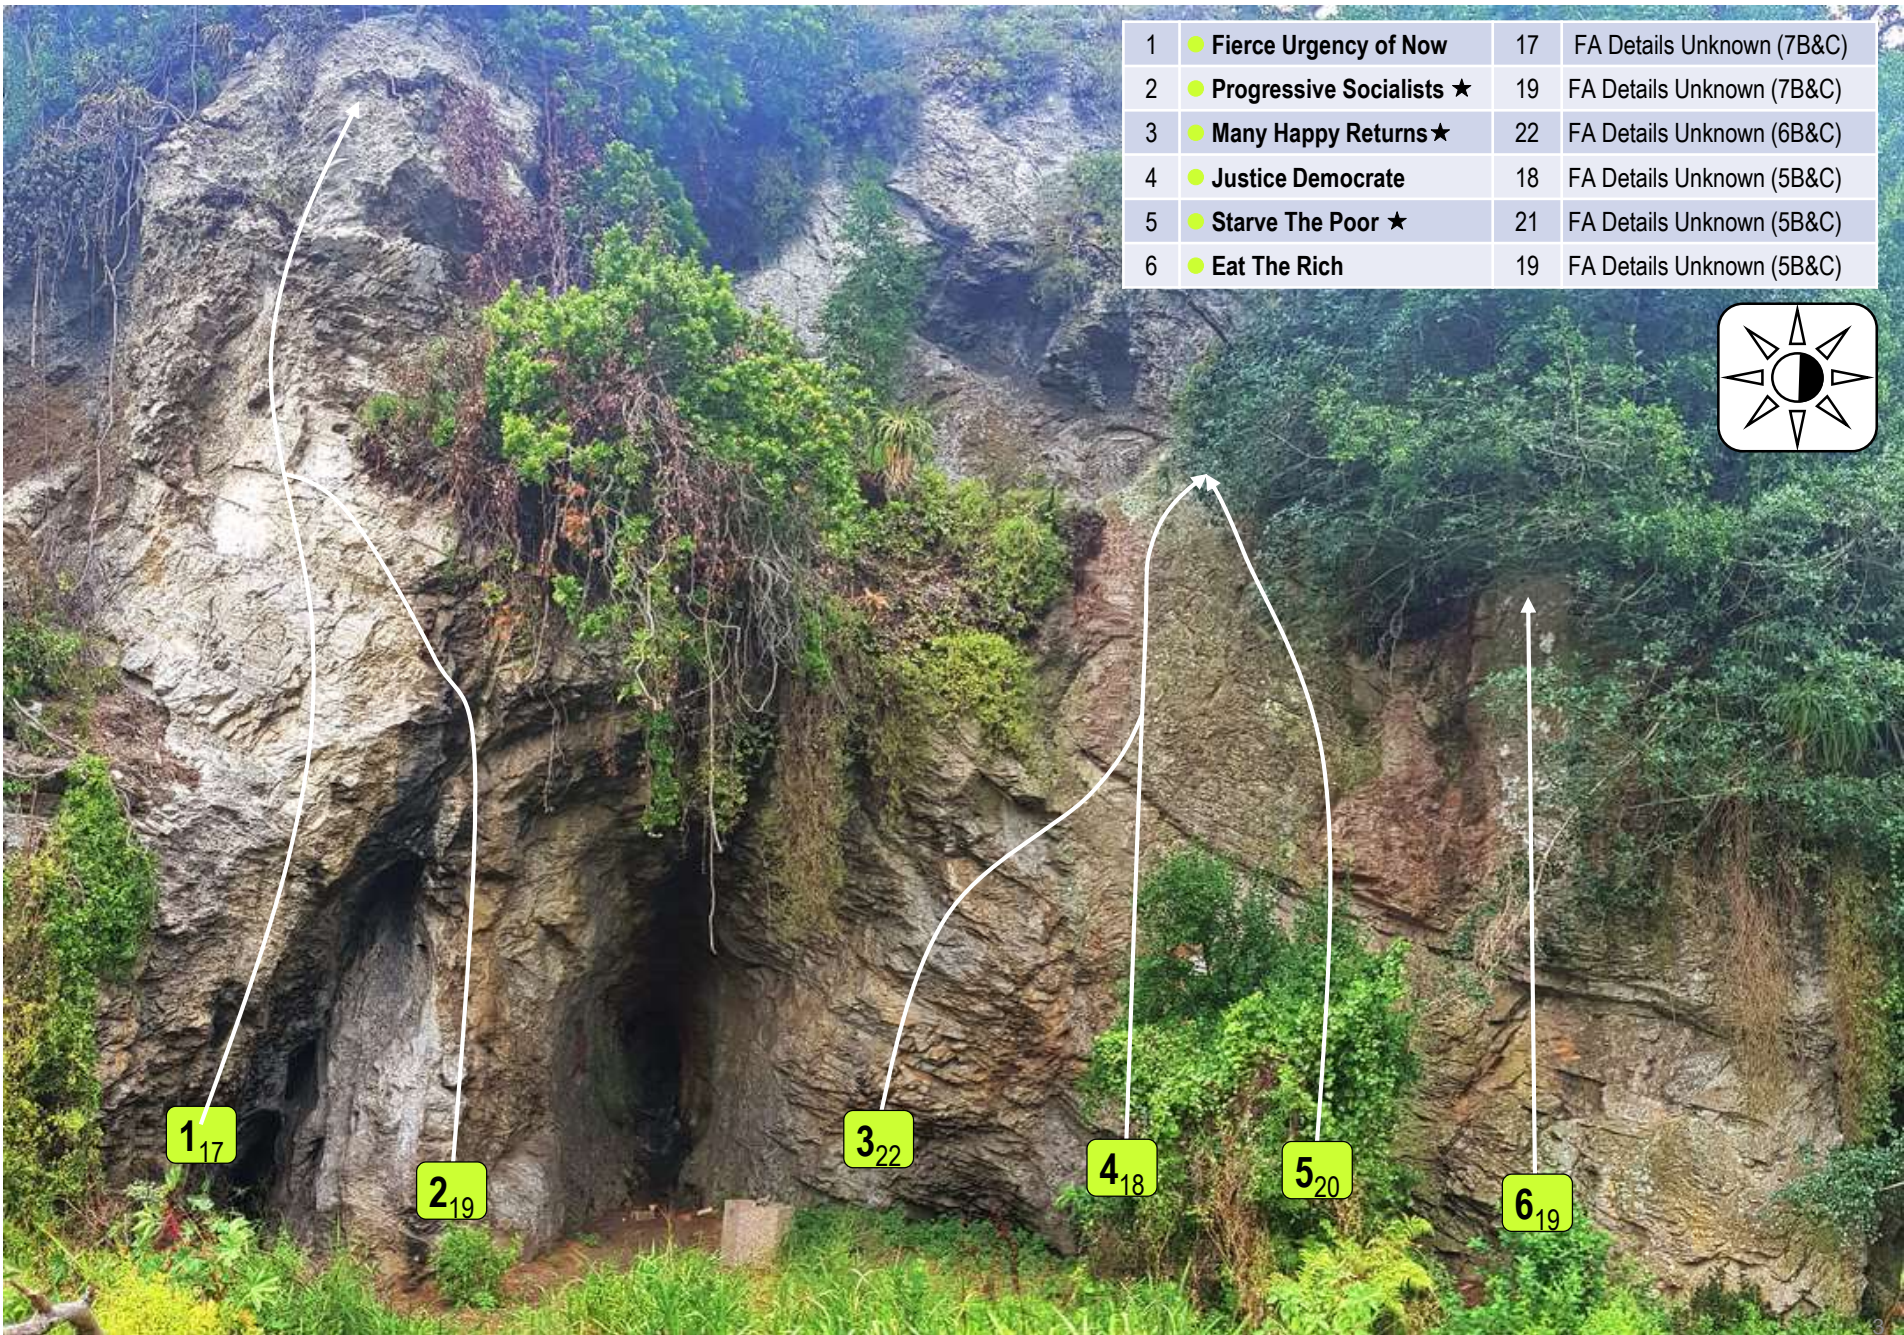

1	● Fierce Urgency of Now	17	FA Details Unknown (7B&C)
2	● Progressive Socialists ★	19	FA Details Unknown (7B&C)
3	● Many Happy Returns ★	22	FA Details Unknown (6B&C)
4	● Justice Democate	18	FA Details Unknown (5B&C)
5	● Starve The Poor ★	21	FA Details Unknown (5B&C)
6	● Eat The Rich	19	FA Details Unknown (5B&C)

1₁₇

2₁₉

3₂₂

4₁₈

5₂₀

6₁₉