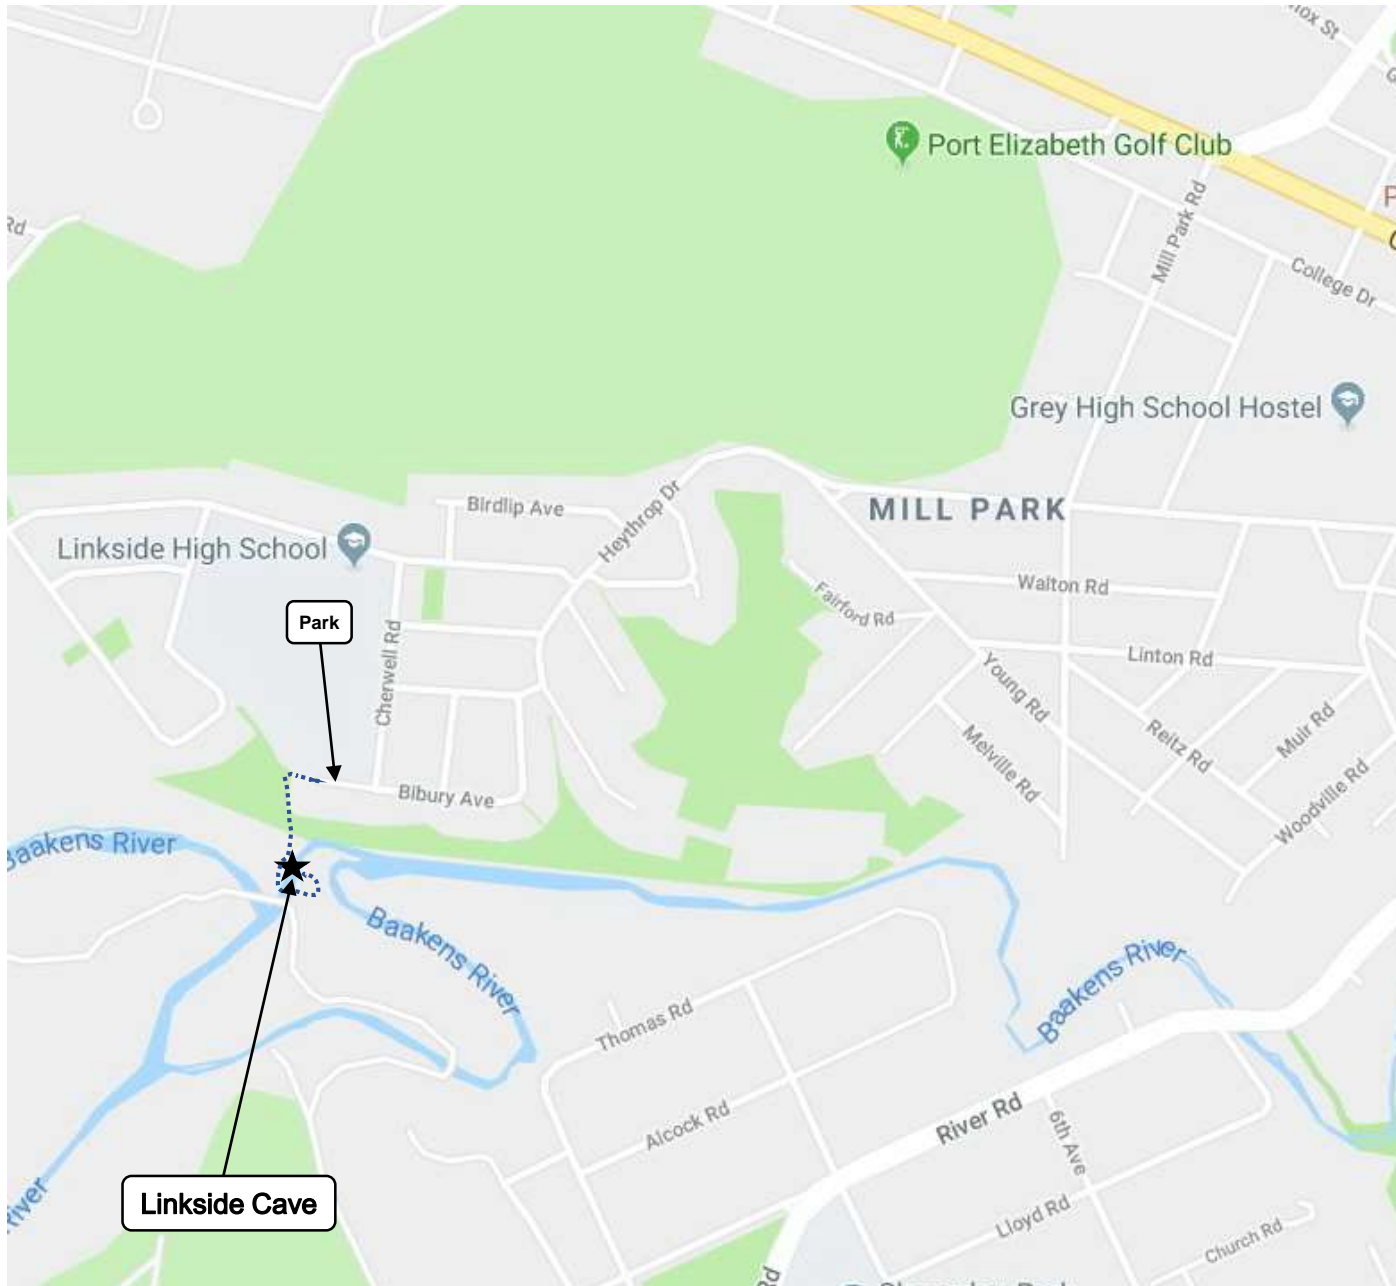

Linkside Cave is a small urban sport climbing area. The rock quality is not good, nor is it very high, but it is in Port Elizabeth suburbia. Its a fun summer afternoon suburban venue. Access is open. We are not sure who opened the first routes here. There is no information available. Please make contact if you have any details.

Walk-In: 5 minutes

© Derek Marshall Updated 01/02/2019

www.easterncaperockclimbing.co.za

Star Ratings

- ★ Good route at this crag.
- ★★ Good route in the area.
- ★★★ Classic route in this province.
- No star Reasonable to bollocks.

Abbreviations & Symbols

-  Bolted sport route
-  Project / In progress
- T Trad route, natural gear
- 6B Number of bolts
- C Chains or top anchors
-  Chains or top anchors
- P Piton
- RB Removable bolt
-  Afternoon Shade
-  Morning Shade
-  Shade all day
-  Sun all day
-  Dappled shade all day
-  Can be climbed in wet weather

1	● Fierce Urgency of Now	17	FA Details Unknown (7B&C)
2	● Progressive Socialists ★	19	FA Details Unknown (7B&C)
3	● Many Happy Returns ★	22	FA Details Unknown (6B&C)
4	● Justice Democate	18	FA Details Unknown (5B&C)
5	● Starve The Poor ★	21	FA Details Unknown (5B&C)
6	● Eat The Rich	19	FA Details Unknown (5B&C)